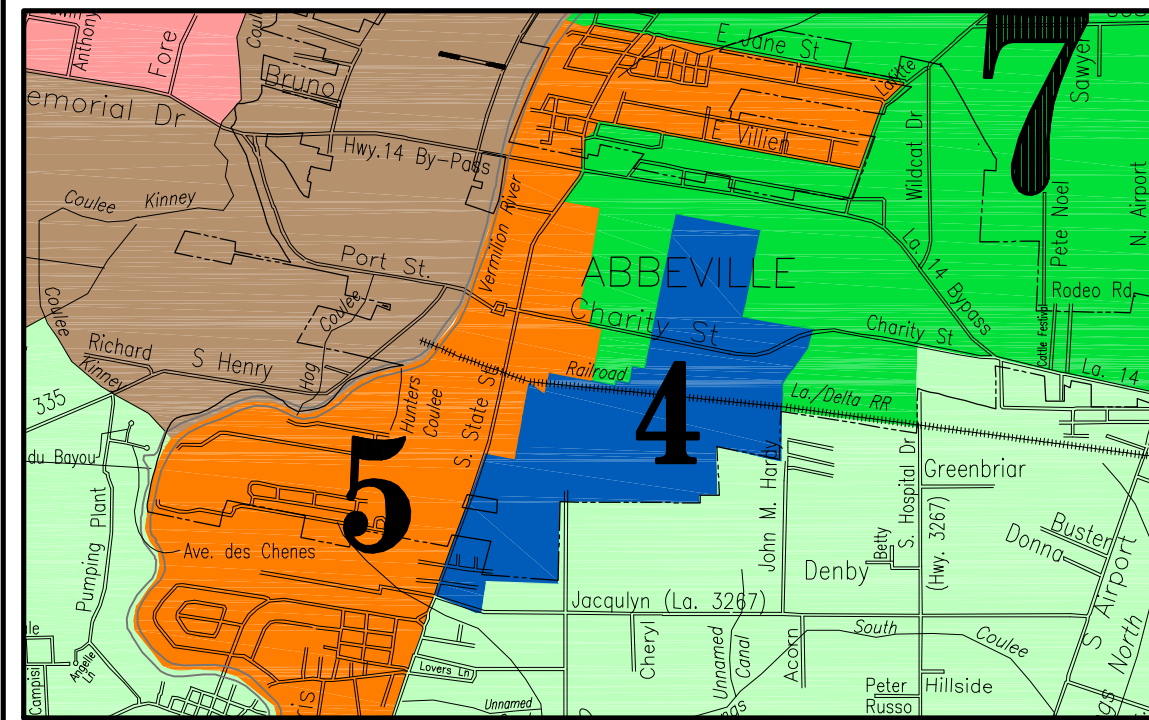

JEFFERSON
DAVIS PARISH

ACADIA PARISH

LAFAYETTE PARISH

LAFAYETTE
PARISH

CAMERON PARISH

- 1 POLICE JURY DISTRICT 1
- 2 POLICE JURY DISTRICT 2
- 3 POLICE JURY DISTRICT 3
- 4 POLICE JURY DISTRICT 4
- 5 POLICE JURY DISTRICT 5
- 6 POLICE JURY DISTRICT 6
- 7 POLICE JURY DISTRICT 7
- 8 POLICE JURY DISTRICT 8
- 9 POLICE JURY DISTRICT 9
- 10 POLICE JURY DISTRICT 10
- 11 POLICE JURY DISTRICT 11
- 12 POLICE JURY DISTRICT 12
- 13 POLICE JURY DISTRICT 13
- 14 POLICE JURY DISTRICT 14

ABBEVILLE INSET

MAP SHOWING
POLICE JURY DISTRICTS
BASED ON 2020 CENSUS
IN
VERMILION PARISH
LOUISIANA

7,000 0 3,500 7,000

ORIGINAL DATE 3-8-2022	REVISED DATE	REVISED DATE
REVISED DATE 1-2-2023	REVISED DATE	REVISED DATE
REVISED DATE	REVISED DATE	REVISED DATE

Sellers & Associates, Inc.
ENGINEERS SURVEYORS PLANNERS
Lafayette - Abbeville Louisiana

JOB NO. 7881-02 DWG FILE SEE LOWER LEFT ENG. EMS DWG. JTF